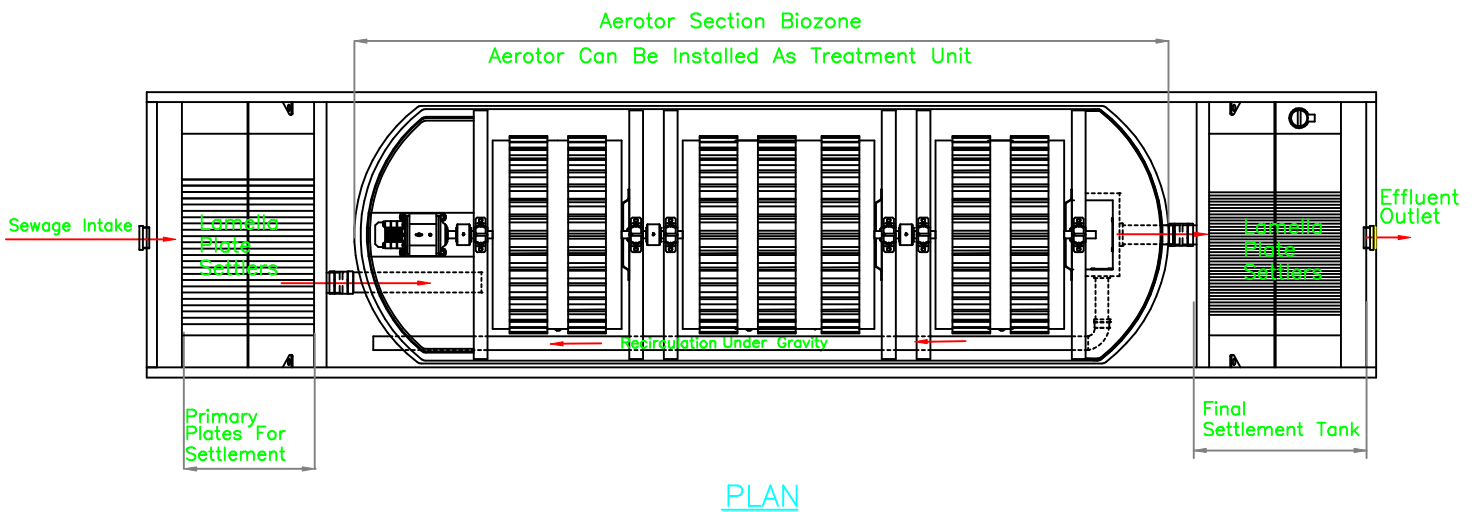

BMS BLIVET PROCESS DIAGRAM

	Scale	Drawn by
	Date 06-09-21	Dwg no.
Title Process Diagram BL3500		Approved by