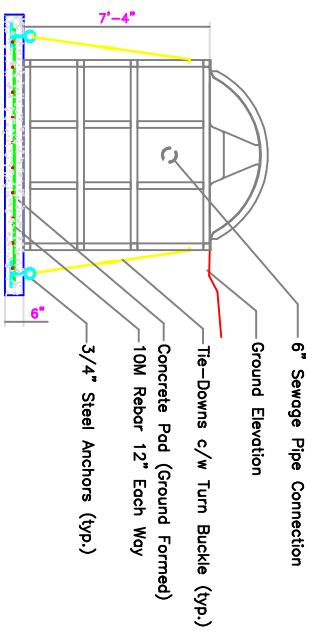

Electrical Enclosure
To Be Direct Connected

Section

Plan

End Elevation

Shop Drawing BL4000 Units