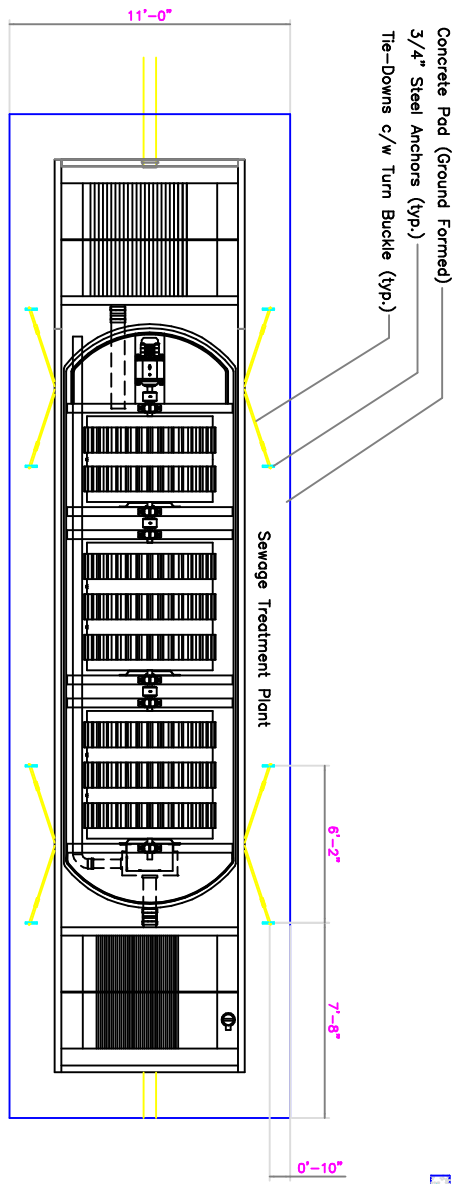

Electrical Enclosure
To Be Direct Connected

Section

Plan

End Elevation

Shop Drawing BL4000 Units